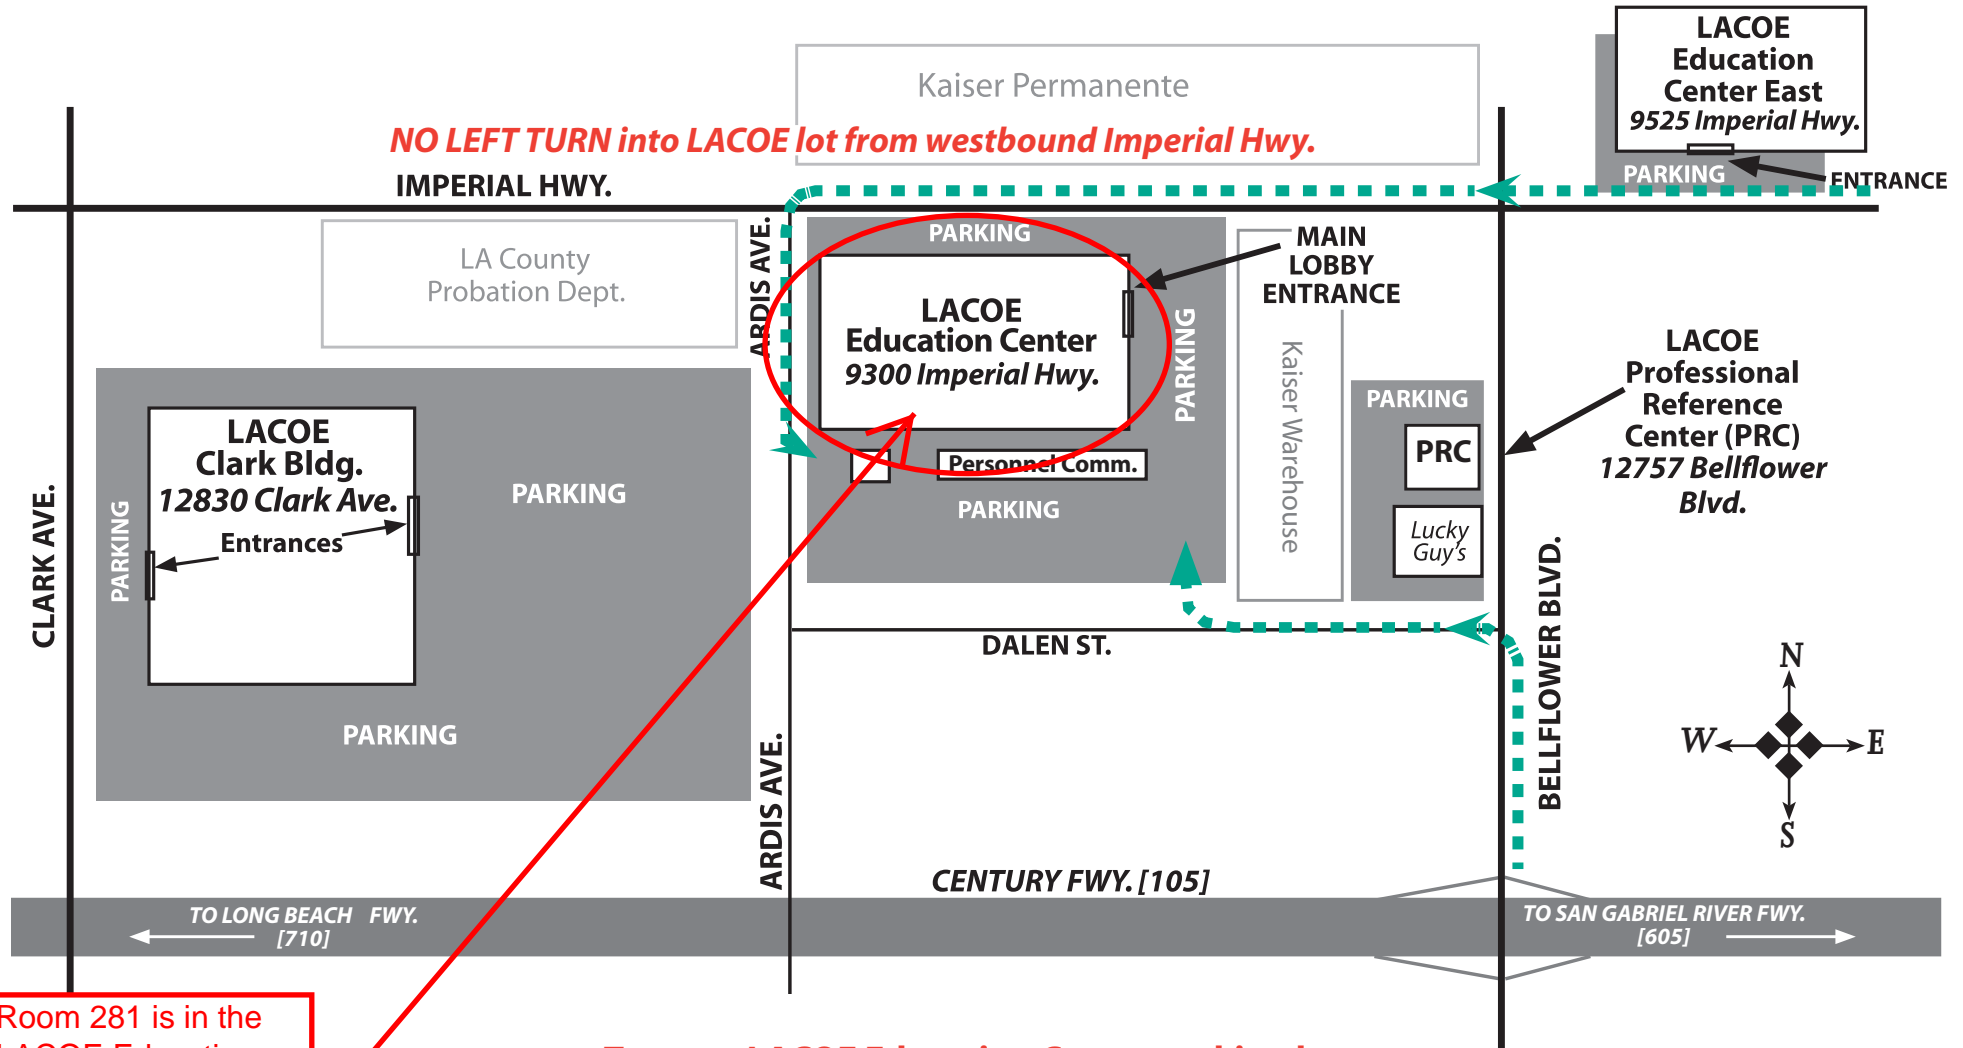

**Los Angeles County
Office of Education**

Leading Educators • Supporting Students • Serving Communities

Clark Bldg. • Education Center • Education Center East • Professional Reference Center
Information: 562.922.6360

NO LEFT TURN into LACOE lot from westbound Imperial Hwy.

Room 281 is in the LACOE Education Center at 9300 Imperial Hwy.

To enter LACOE Education Center parking lot:

From Imperial Highway westbound:

- Turn left (south) on Ardis Avenue. Turn left (east) into the second parking lot entrance.

From Bellflower Blvd. northbound:

- Turn left (east) on Dalen St. Turn right (north) into parking lot entrance located after Kaiser warehouse.