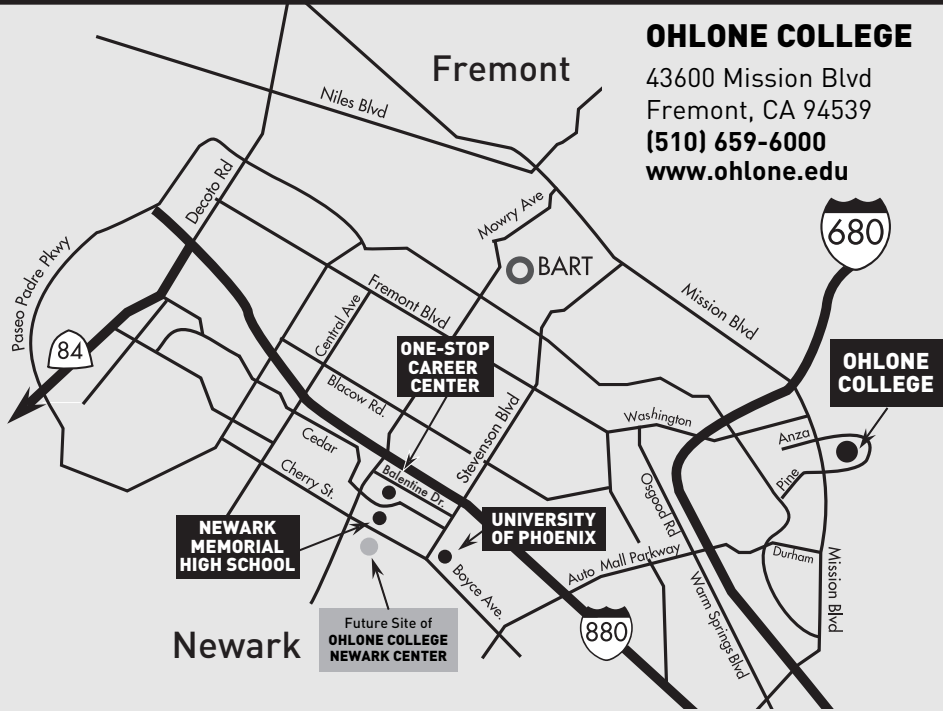

ALL OHLONE CAMPUS LOCATIONS

OHLONE COLLEGE

43600 Mission Blvd
Fremont, CA 94539
(510) 659-6000
www.ohlone.edu

NEWARK AREA DAY CLASSES:
University of Phoenix
40440 Encyclopedia Cir.
Fremont, CA 94538

NEWARK AREA EVENING CLASSES:
Newark Memorial High School
39375 Cedar Blvd.
Newark, CA 94560

ONE-STOP CAREER CENTER
39899 Balentine Drive
Suite 220
Newark, CA 94560

FREMONT CAMPUS

43600 Mission Blvd
Fremont, CA 94539

The public hearing will be held at the Ohlone College Smith Center.

LEGEND

- ★ Disabled Parking
- ◆ Motorcycle Parking

Parking Permits Required*

Monday-Friday 7am - 11pm, Saturday 7am - 5pm
*Display on dashboard.

Free parking

Saturdays after 5pm, Sundays, holidays in marked stalls only — except Flea Market weekends.

Disabled Parking Lots are enforced 7 days a week and 24 hours a day. No exceptions.

CD = Child Development Center

HH = Morris and Alvirda Hyman Hall

SC = Gary Soren Smith Center for the Fine and Performing Arts