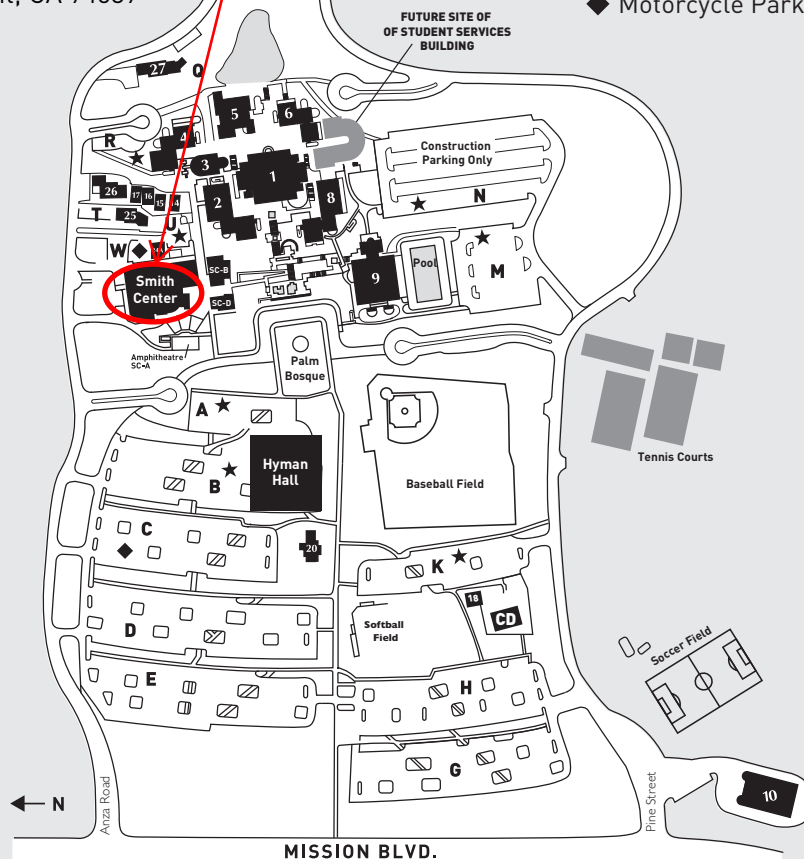

ALL OHLONE CAMPUS LOCATIONS

OHLONE COLLEGE

43600 Mission Blvd
Fremont, CA 94539
(510) 659-6000
www.ohlone.edu

NEWARK AREA DAY CLASSES:
University of Phoenix
40440 Encyclopedia Cir.
Fremont, CA 94538

NEWARK AREA EVENING CLASSES:
Newark Memorial High School
39375 Cedar Blvd.
Newark, CA 94560

ONE-STOP CAREER CENTER
39899 Balentine Drive
Suite 220
Newark, CA 94560

FREMONT CAMPUS

43600 Mission Blvd
Fremont, CA 94539

The public hearing will be held at the Ohlone College Smith Center.

LEGEND

- ★ Disabled Parking
- ◆ Motorcycle Parking